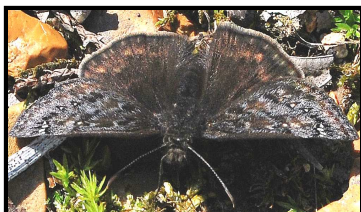

BUTTERFLIES OF SHAW NATURE RESERVE

All photos property of Shaw Nature Reserve, except Swamp Metalmark, from:
<http://www.butterfliesandmoths.org/species/Calephelis-muticum>

COMMON NAME

Skippers - Dicot

___ Silver-spotted Skipper

SCIENTIFIC NAME

Hesperiidae, Eudaminae

Epargyreus clarus

Skippers - Spread-Wing

Hesperiidae, Pyrginae

- ___ Common Sooty Wing
- ___ Hoary Edge Skipper
- ___ Horace's Dusky Wing
- ___ Juvenal's Dusky Wing
- ___ Northern Cloudy Wing
- ___ Silver-spotted Skipper
- ___ Southern Cloudy Wing
- ___ Wild Indigo Dusky Wing